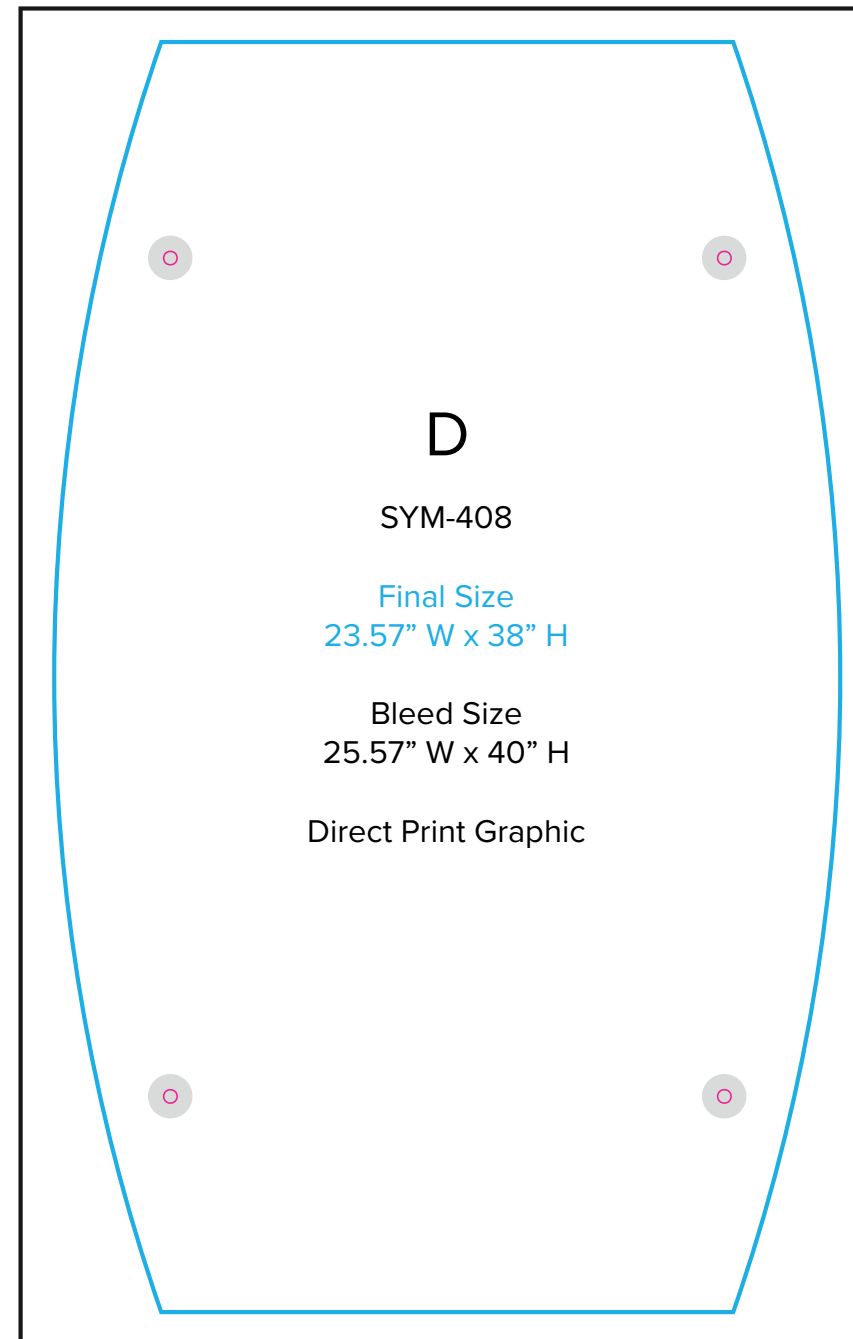

Graphic Template
10 x 20 Inline Exhibit
Backwall with Concave Rectangular Panel &
Flat, Arched Side Panels - SEG Graphics

NOTE: All Raster Art (jpg, tiff,psd, png, etc.) must be at least 100 dpi at print size.
Standard kits are often customized. Please check with Customer Service to ensure that this template matches your specific job.

Graphic Template Backwall Workstation – Direct Print Graphic

NOTE: All Raster Art (jpg, tiff,psd, png, etc.) must be at least 100 dpi at print size.
Standard kits are often customized. Please check with Customer Service to ensure that this template matches your specific job.

Graphic Template
Backwall Workstation Countertop – Vinyl Graphics
Graphics **NOT** included in base price. Please request pricing.

NOTE: All Raster Art (jpg, tiff,psd, png, etc.) must be at least 100 dpi at print size.
Standard kits are often customized. Please check with Customer Service to ensure that this template matches your specific job.

Graphic Template Portable Counter (SYM-408) – Direct Print Graphic

NOTE: All Raster Art (jpg, tiff,psd, png, etc.) must be at least 100 dpi at print size.
Standard kits are often customized. Please check with Customer Service to ensure that this template matches your specific job.