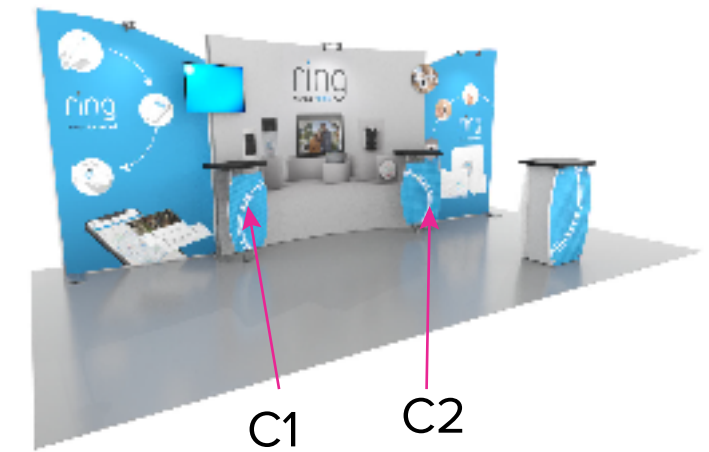

Graphic Template
10 x 20 Inline Exhibit
Backwall with Concave Rectangular Panel &
Flat, Arched Side Panels - SEG Graphics

NOTE: All Raster Art (jpg, tiff,psd, png, etc.) must be at least 100 dpi at print size.
Standard kits are often customized. Please check with Customer Service to ensure that this template matches your specific job.

Graphic Template Backwall Workstation – Direct Print Graphic

NOTE: All Raster Art (jpg, tiff,psd, png, etc.) must be at least 100 dpi at print size.
Standard kits are often customized. Please check with Customer Service to ensure that this template matches your specific job.

Graphic Template
Backwall Workstation Countertop – Vinyl Graphics
Graphics **NOT** included in base price. Please request pricing.

NOTE: All Raster Art (jpg, tiff,psd, png, etc.) must be at least 100 dpi at print size.
Standard kits are often customized. Please check with Customer Service to ensure that this template matches your specific job.