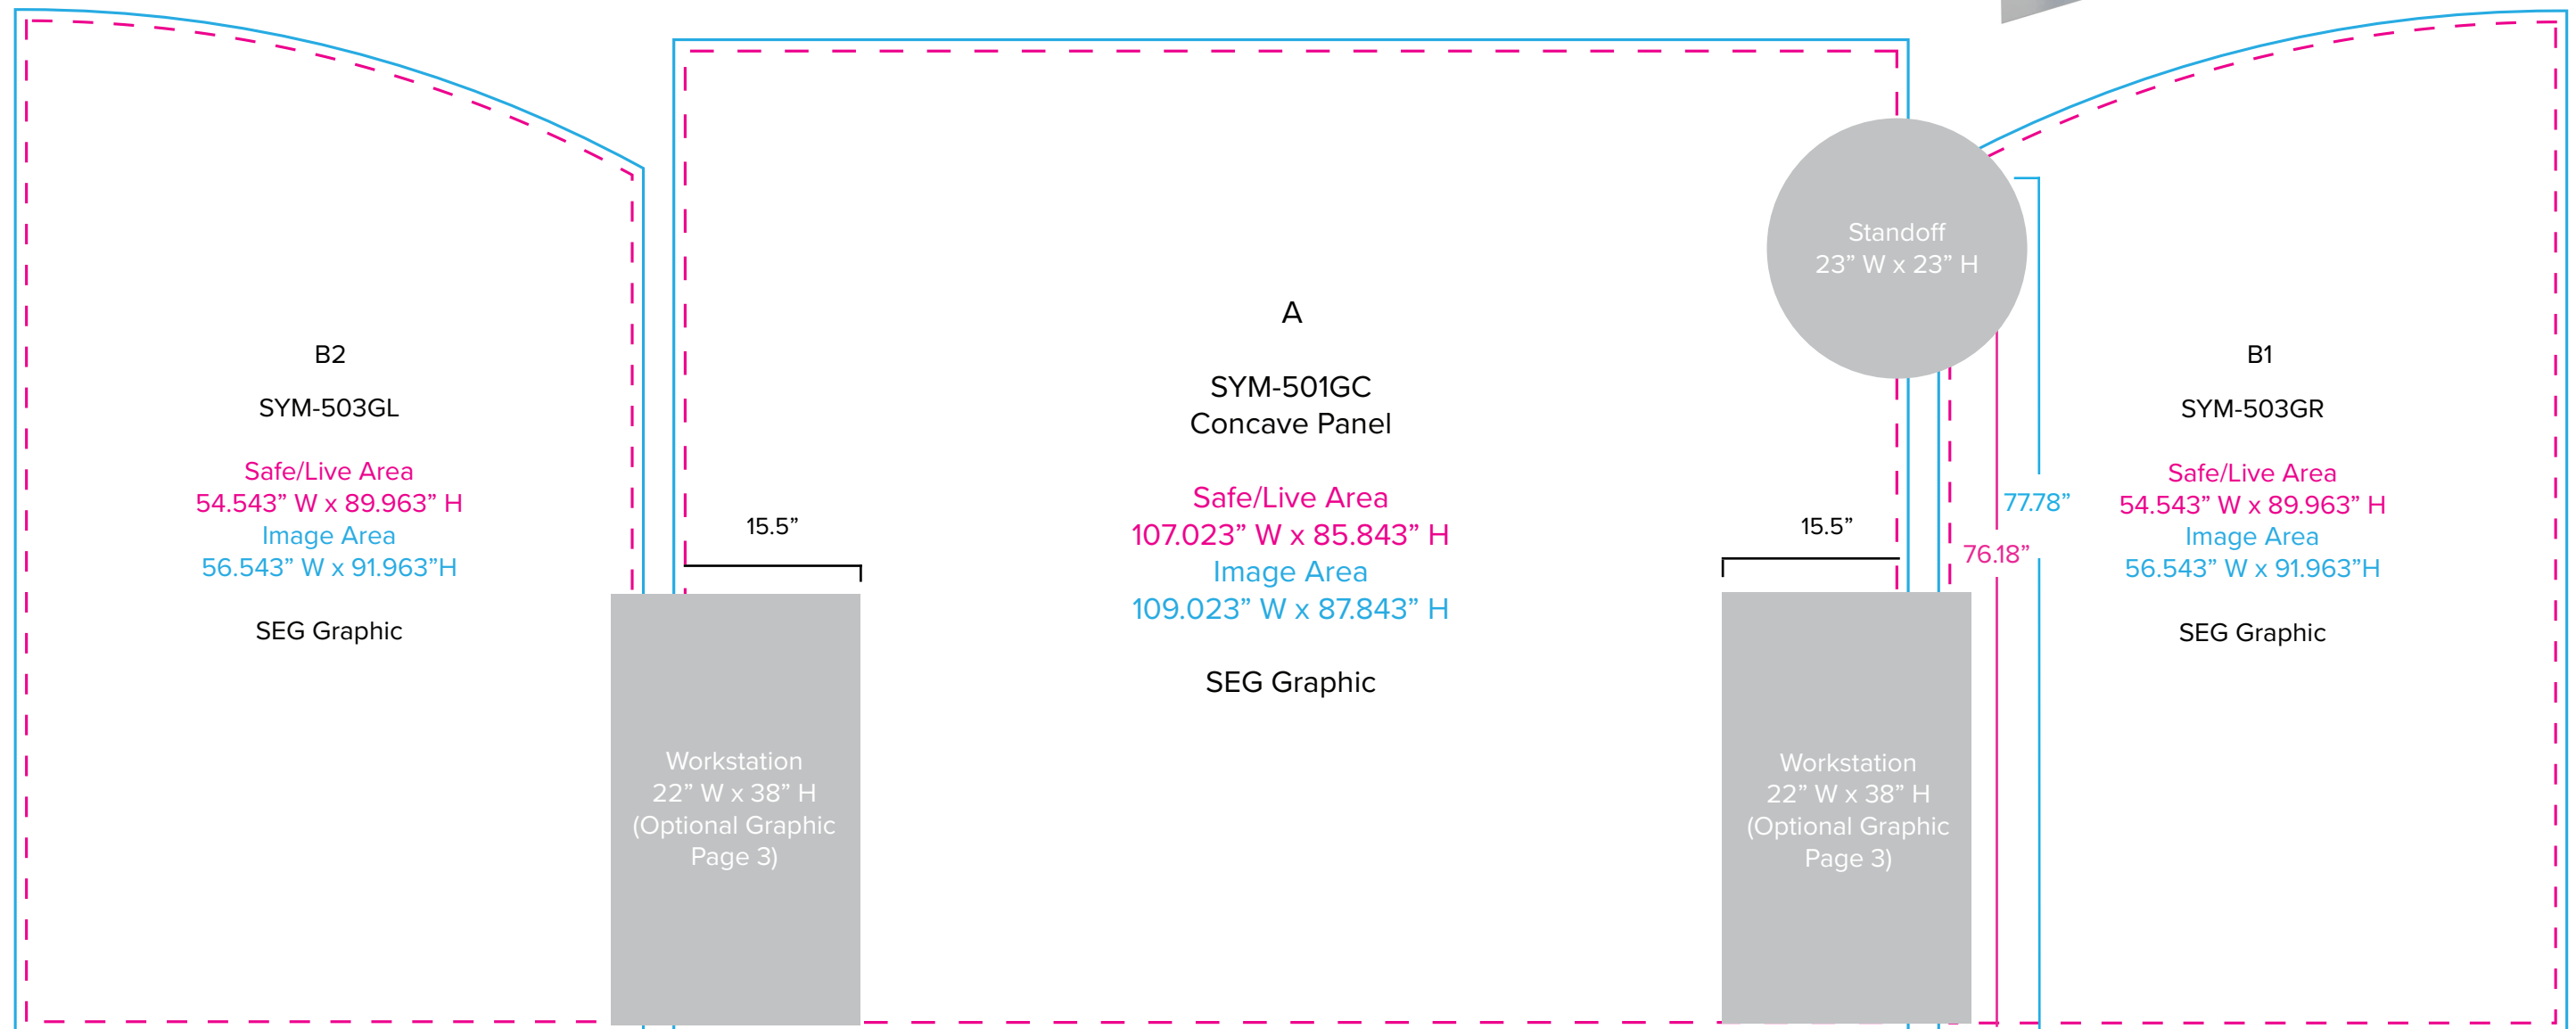

Graphic Template
10 x 20 Inline Exhibit
Backwall with Concave Rectangular Panel &
Flat, Arched Side Panels - SEG Graphics

NOTE: All Raster Art (jpg, tiff,psd, png, etc.) must be at least 100 dpi at print size.
Standard kits are often customized. Please check with Customer Service to ensure that this template matches your specific job.

Graphic Template Backwall Workstation – Direct Print Graphic

NOTE: All Raster Art (jpg, tiff,psd, png, etc.) must be at least 100 dpi at print size.
Standard kits are often customized. Please check with Customer Service to ensure that this template matches your specific job.

Graphic Template
Backwall Workstation Countertop – Vinyl Graphics
Graphics **NOT** included in base price. Please request pricing.

NOTE: All Raster Art (jpg, tiff,psd, png, etc.) must be at least 100 dpi at print size.
Standard kits are often customized. Please check with Customer Service to ensure that this template matches your specific job.

Graphic Template Portable Counter (SYM-408) – Direct Print Graphic

NOTE: All Raster Art (jpg, tiff,psd, png, etc.) must be at least 100 dpi at print size.
Standard kits are often customized. Please check with Customer Service to ensure that this template matches your specific job.