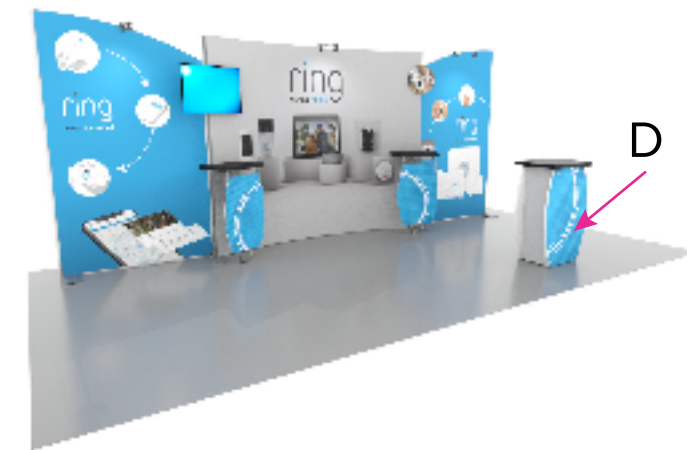

Graphic Template Portable Counter (SYM-408) – Direct Print Graphic

NOTE: All Raster Art (jpg, tiff,psd, png, etc.) must be at least 100 dpi at print size.
Standard kits are often customized. Please check with Customer Service to ensure that this template matches your specific job.