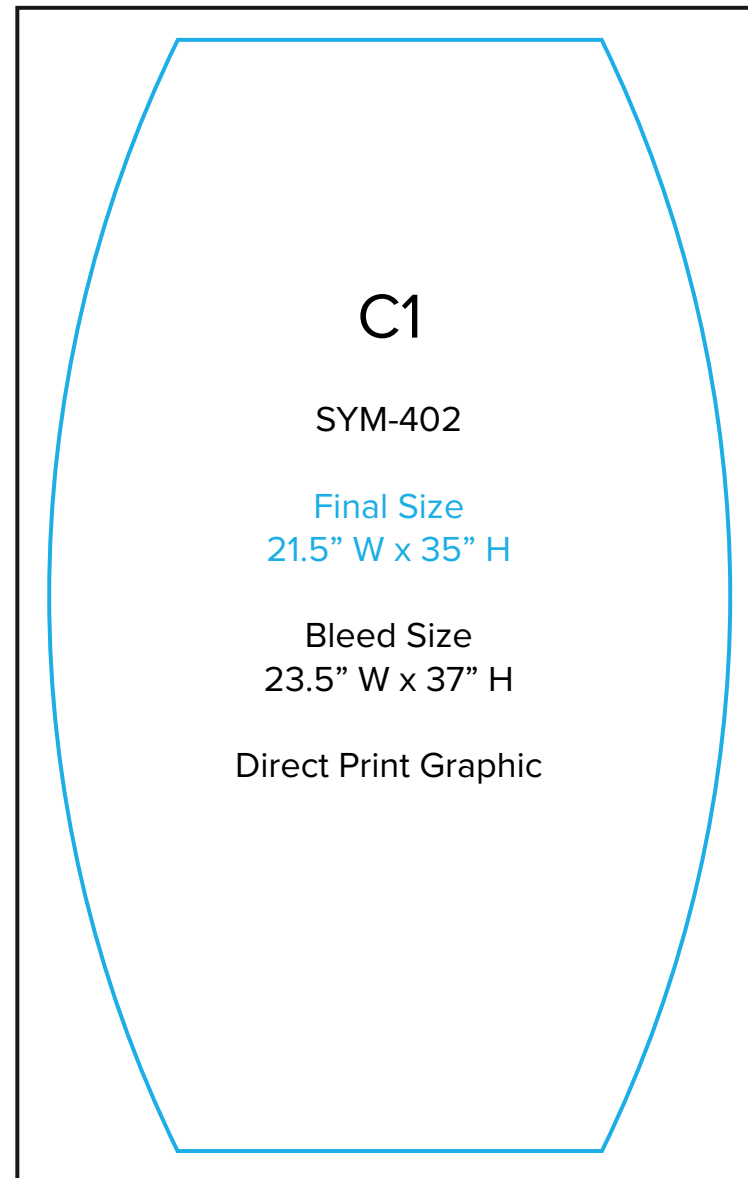

Graphic Template
10 x 20 Inline Exhibit
Backwall with Concave Rectangular Panel &
Flat, Arched Side Panels - SEG Graphics

NOTE: All Raster Art (jpg, tiff,psd, png, etc.) must be at least 100 dpi at print size.
Standard kits are often customized. Please check with Customer Service to ensure that this template matches your specific job.

Graphic Template Backwall Workstation – Direct Print Graphic

NOTE: All Raster Art (jpg, tiff,psd, png, etc.) must be at least 100 dpi at print size.
Standard kits are often customized. Please check with Customer Service to ensure that this template matches your specific job.

Graphic Template
Backwall Workstation Countertop – Vinyl Graphics
Graphics **NOT** included in base price. Please request pricing.

NOTE: All Raster Art (jpg, tiff,psd, png, etc.) must be at least 100 dpi at print size.
Standard kits are often customized. Please check with Customer Service to ensure that this template matches your specific job.