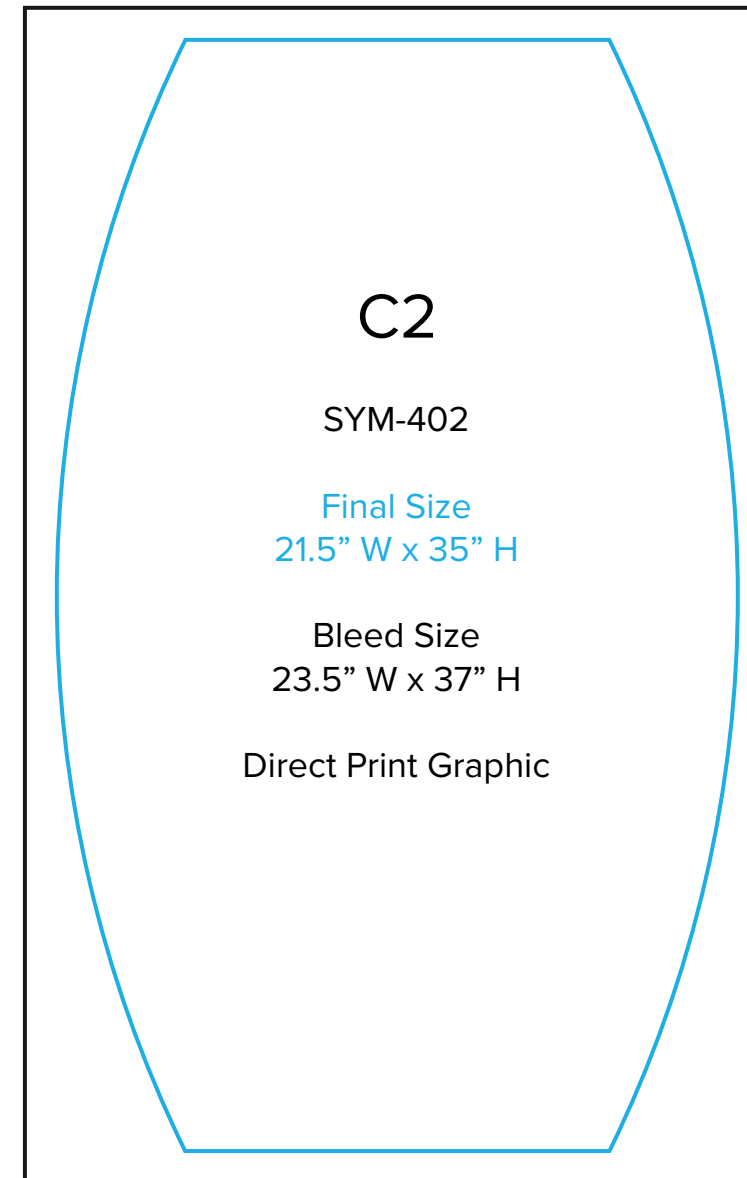

Graphic Template
10 x 20 Inline Exhibit
Backwall with Concave Rectangular Panel &
Flat, Arched Side Panels - SEG Graphics

NOTE: All Raster Art (jpg, tiff,psd, png, etc.) must be at least 100 dpi at print size.
Standard kits are often customized. Please check with Customer Service to ensure that this template matches your specific job.

Graphic Template Backwall Workstation – Direct Print Graphic

NOTE: All Raster Art (jpg, tiff,psd, png, etc.) must be at least 100 dpi at print size.
Standard kits are often customized. Please check with Customer Service to ensure that this template matches your specific job.

Graphic Template
Backwall Workstation Countertop – Vinyl Graphics
Graphics **NOT** included in base price. Please request pricing.

NOTE: All Raster Art (jpg, tiff,psd, png, etc.) must be at least 100 dpi at print size.
Standard kits are often customized. Please check with Customer Service to ensure that this template matches your specific job.

Graphic Template Portable Counter (SYM-408) – Direct Print Graphic

NOTE: All Raster Art (jpg, tiff,psd, png, etc.) must be at least 100 dpi at print size.
Standard kits are often customized. Please check with Customer Service to ensure that this template matches your specific job.