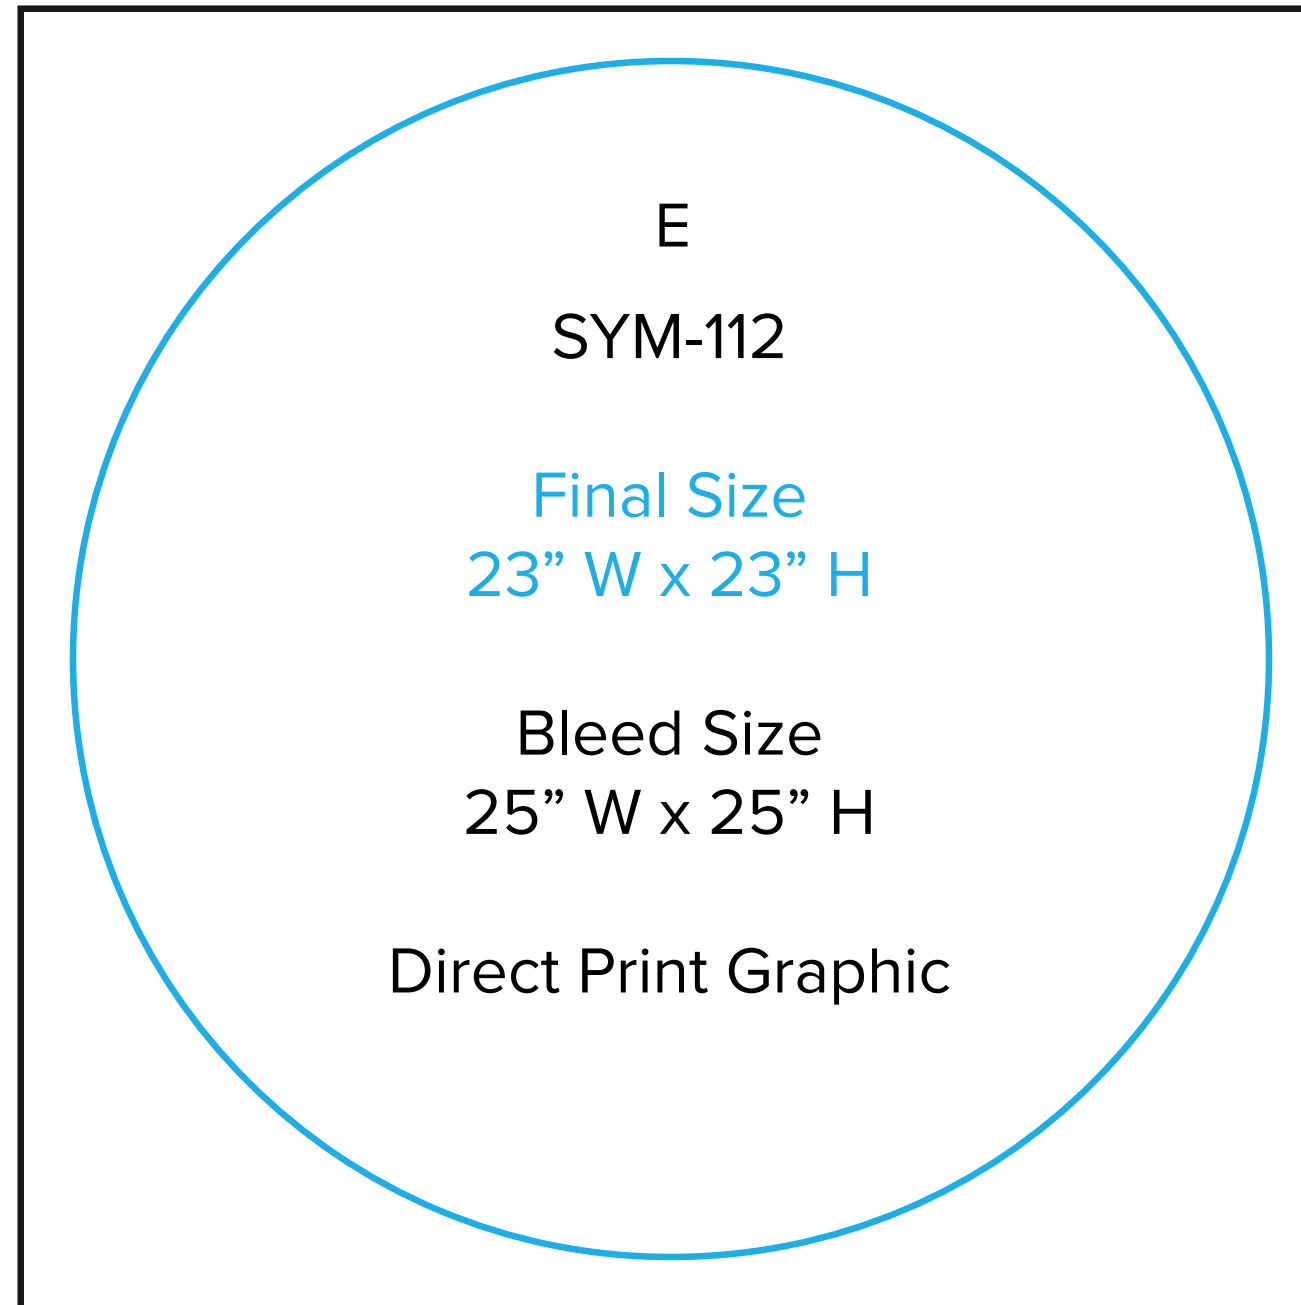

Graphic Template Standoff Graphic

NOTE: All Raster Art (jpg, tiff,psd, png, etc.) must be at least 100 dpi at print size.
Standard kits are often customized. Please check with Customer Service to ensure that this template matches your specific job.