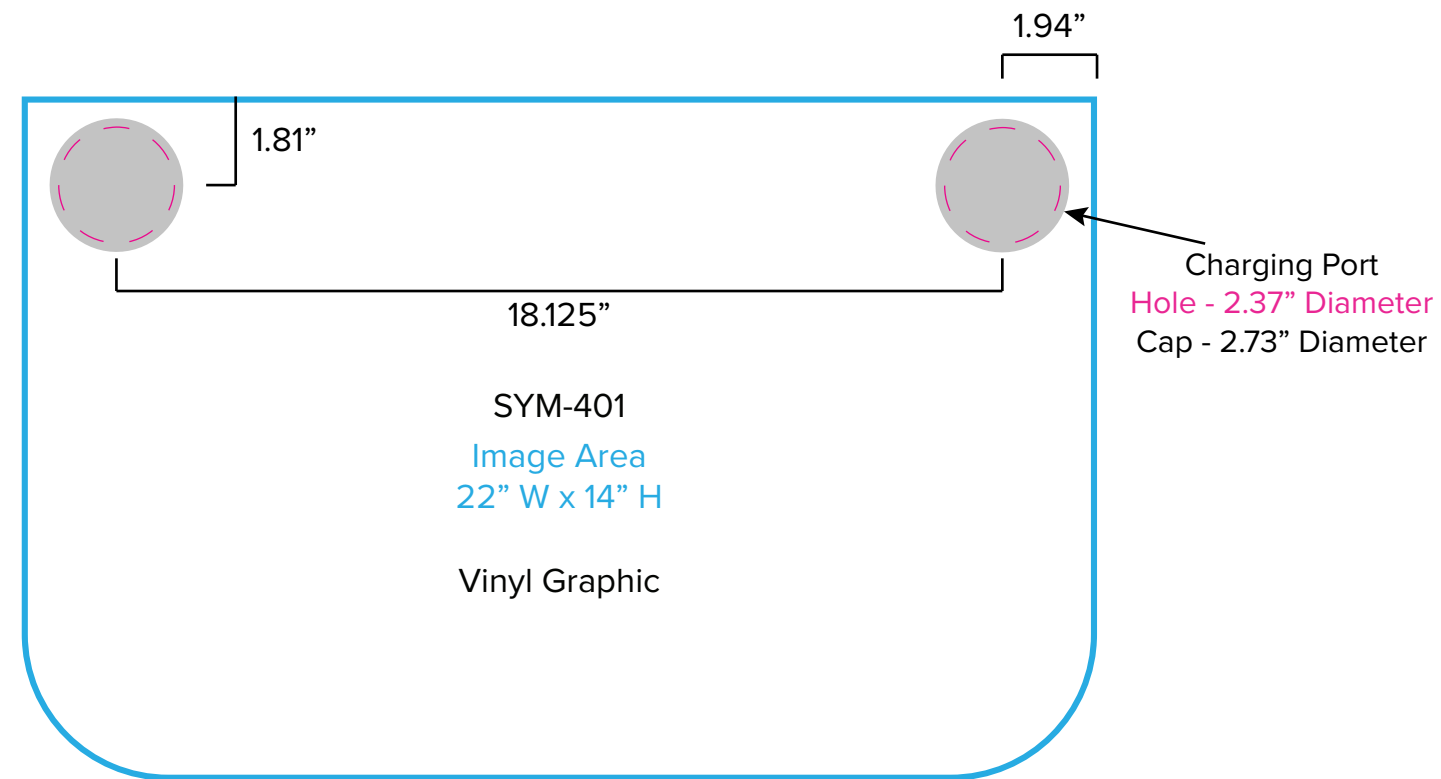

Graphic Template
10 x 20 Inline Exhibit
Backwall with Concave Rectangular Panel &
Flat, Arched Side Panels - SEG Graphics

NOTE: All Raster Art (jpg, tiff,psd, png, etc.) must be at least 100 dpi at print size.
Standard kits are often customized. Please check with Customer Service to ensure that this template matches your specific job.

Graphic Template Backwall Workstation – Direct Print Graphic

NOTE: All Raster Art (jpg, tiff,psd, png, etc.) must be at least 100 dpi at print size.
Standard kits are often customized. Please check with Customer Service to ensure that this template matches your specific job.

Graphic Template
Backwall Workstation Countertop – Vinyl Graphics
Graphics **NOT** included in base price. Please request pricing.

NOTE: All Raster Art (jpg, tiff,psd, png, etc.) must be at least 100 dpi at print size.
Standard kits are often customized. Please check with Customer Service to ensure that this template matches your specific job.

Graphic Template Portable Counter (SYM-408) – Direct Print Graphic

NOTE: All Raster Art (jpg, tiff,psd, png, etc.) must be at least 100 dpi at print size.
Standard kits are often customized. Please check with Customer Service to ensure that this template matches your specific job.